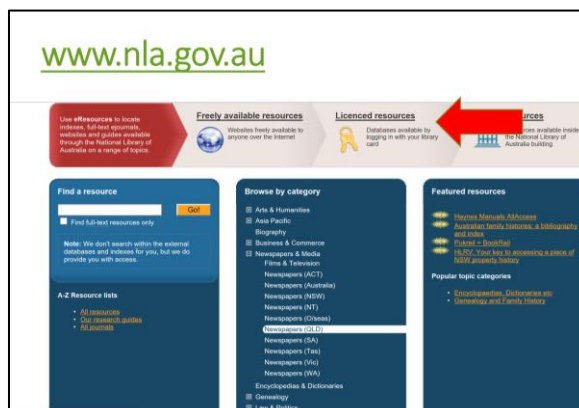

OR "norman Lindsay"~3 (cartoonist OR illustrator)

NOT "norman Lindsay"~3 NOT artarmon

Search strategies

- Use different search strategies ie.
  - First name last name
  - Last name first name
  - Nick names and name abbreviations ie. James – Jimmy; Sidney - Sid
- When looking for women search by "Mrs" and husbands initial and surname. ie "Mrs J Smith" or Mrs John Smith.
- Use a variety of keywords and terminology of the times e.g. lunch – luncheon.

# National Library of Australia

[www.nla.gov.au](http://www.nla.gov.au)

Register to access selected resources including:

- Irish newspapers – 1800 to current
- British Library newspapers – 1600-1950
- Press Reader - Current newspapers and magazines.